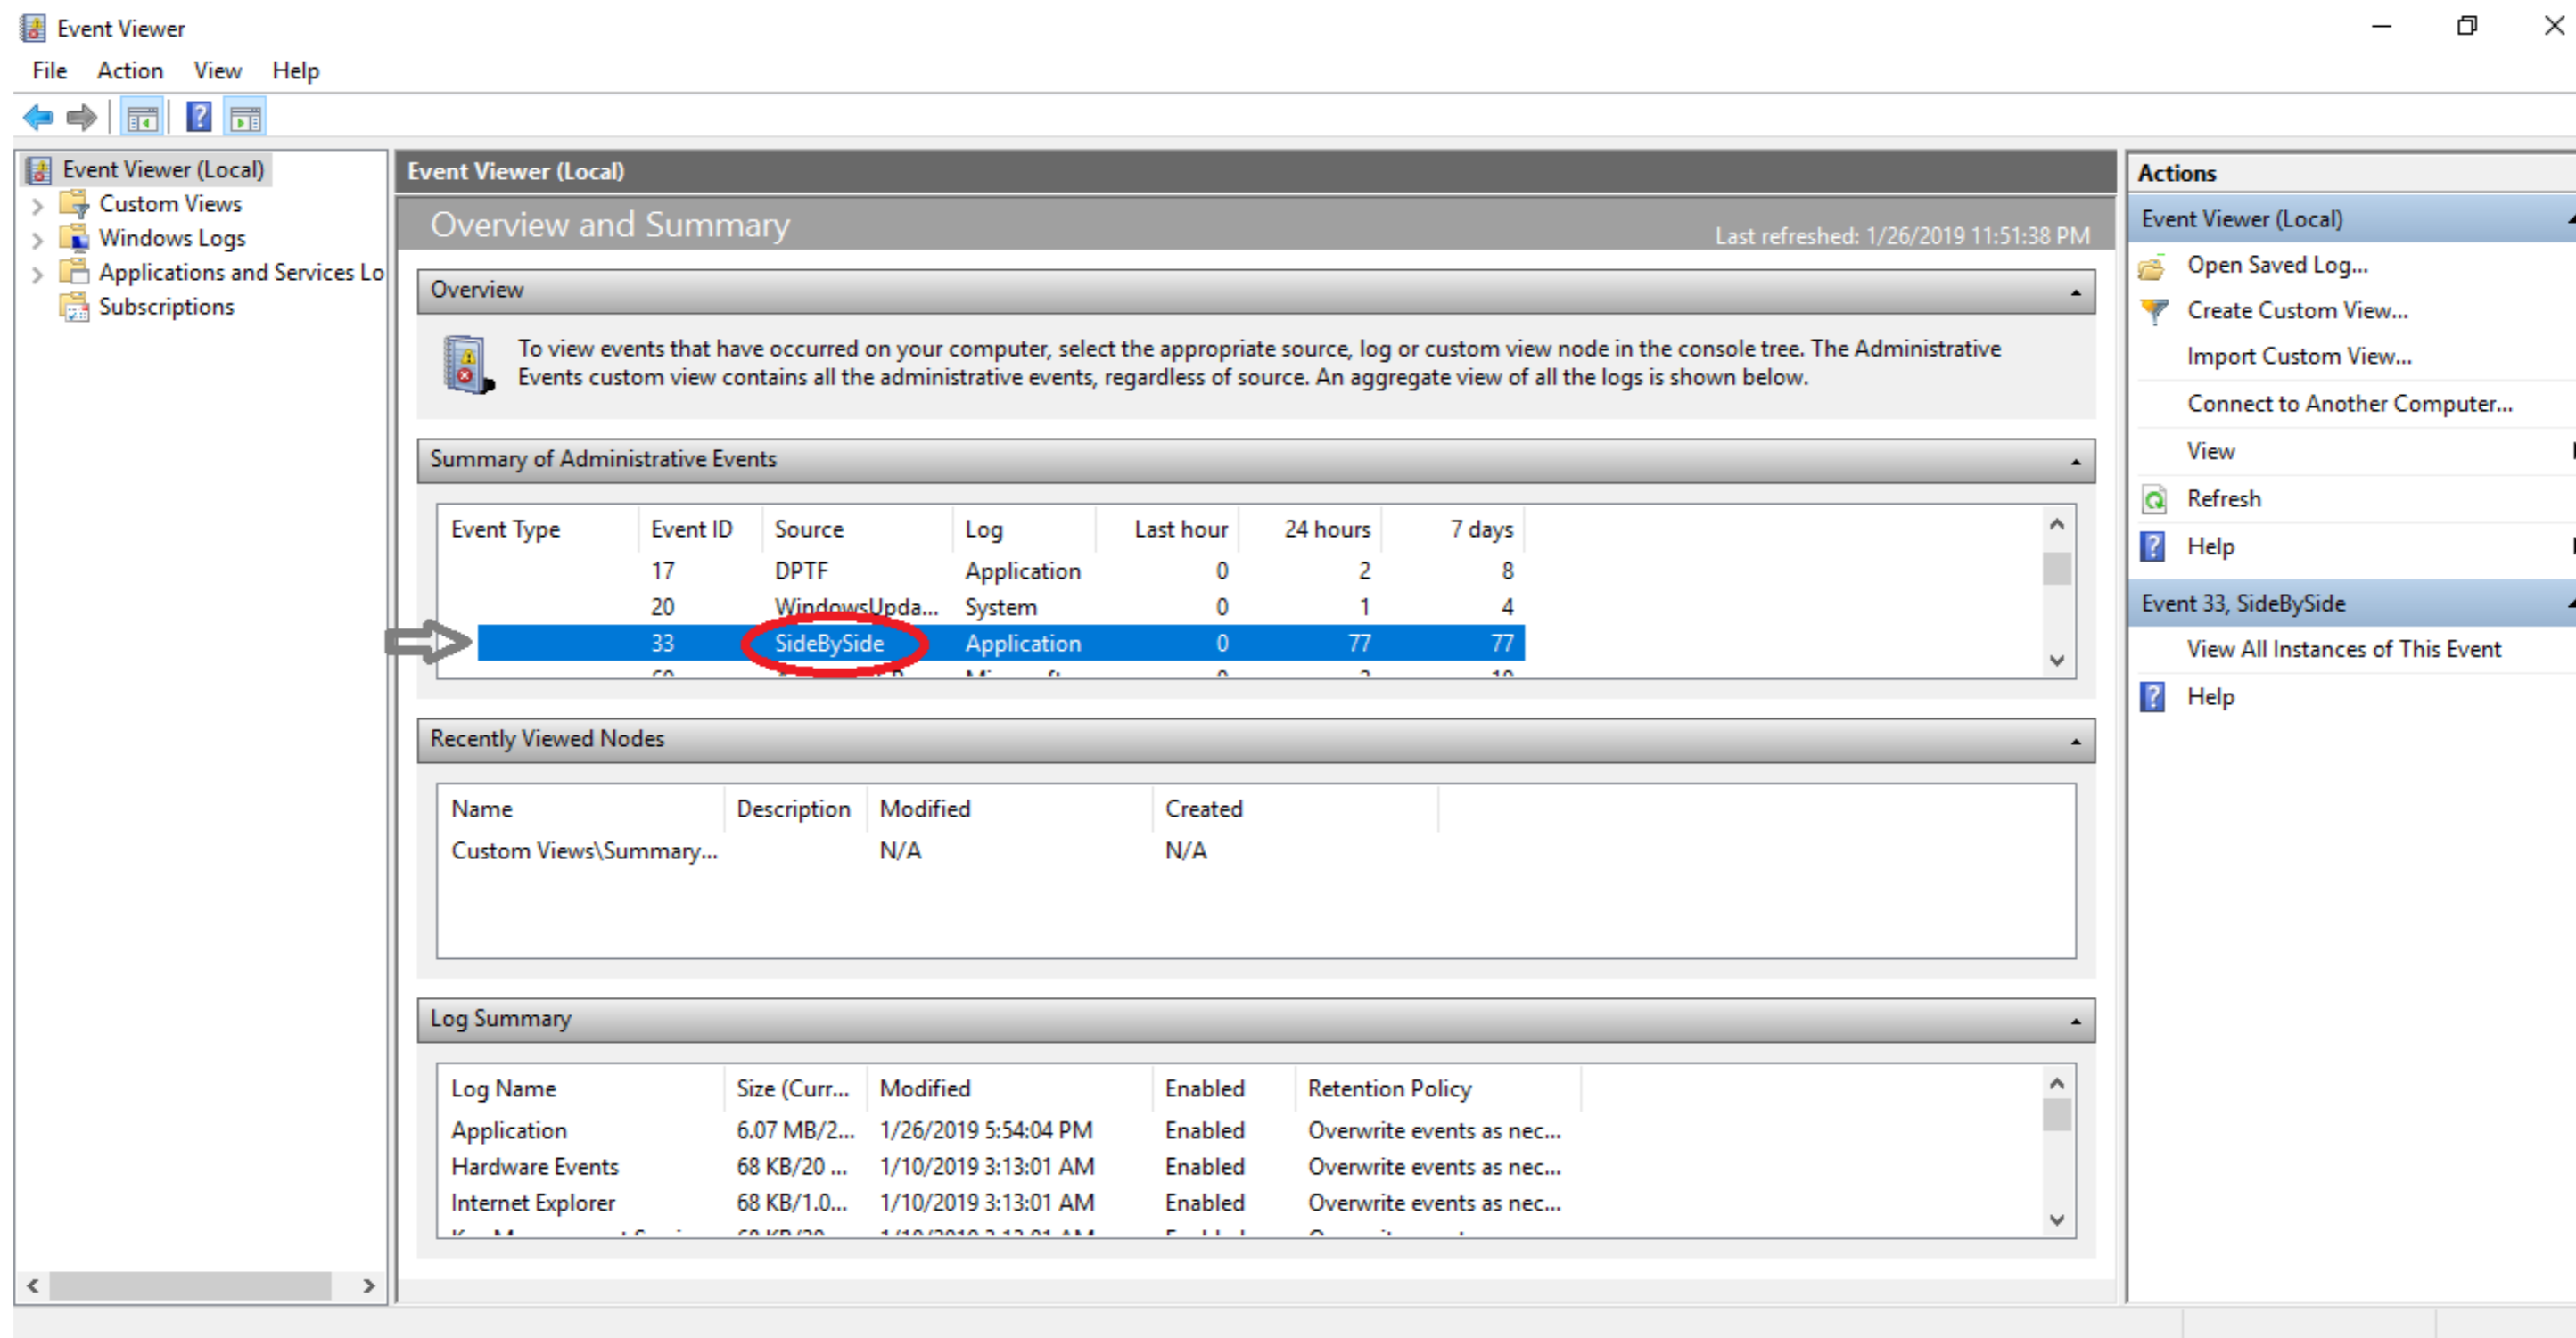

# DOWNLOAD

[Download Sstrace.exe Windows 7 Side By Side](#)

[Download Sstrace.exe Windows 7 Side By Side](#)

# DOWNLOAD

---

**side by side configuration is incorrect windows 10 sxstrace.exe**

side by side configuration is incorrect windows 10 sxstrace.exe, side by side configuration is incorrect windows 7 sxstrace.exe, side by side configuration is incorrect windows 8 sxstrace.exe, sxstrace.exe windows 7 side by side error, sxstrace.exe side-by-side windows 7, windows 10 sxstrace.exe side-by-side configuration, how do i fix windows 10 side by side configuration is incorrect, sxstrace.exe windows 10 side by side error, how to fix sxstrace.exe error windows 10, what does sxstrace.exe mean

**side by side configuration is incorrect windows 8 sxstrace.exe**

**sxstrace.exe side-by-side windows 7**

f8738bf902